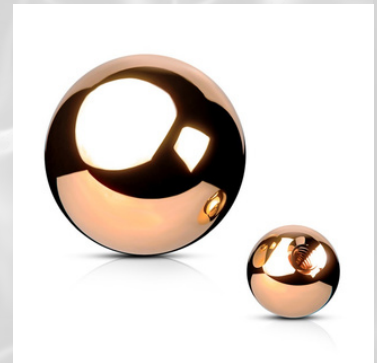

**NIPPEL**

luckycore.at

# 14K ECHT GOLD

WG / G 380 / 350	460 / 430
Titan body, Gold Kugel 320 / 290	400 / 370

# TITAN/316L CHIRURGENSTAHL

25	25	25
25	25	25
		included in Piercing