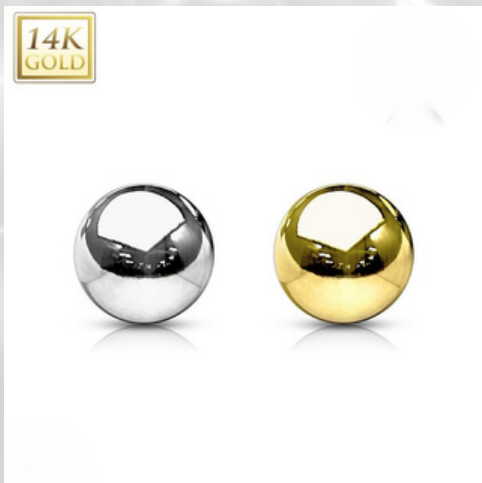

**NIPPEL**

luckycore.at

# 14K ECHT GOLD

WG / G 380 / 350	460 / 430
Titan body, Gold Kugel 320 / 290	400 / 370

# TITAN/316L CHIRURGENSTAHL

25	25	25
25	25	25
		included in Piercing