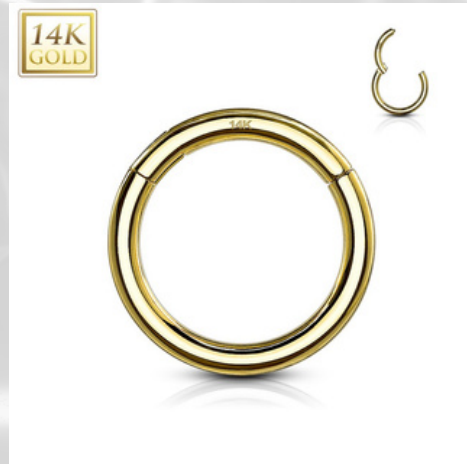

SEPTUM

lucycore.at

14K ECHT GOLD

330 / 300	330 / 300
320	290

TITAN / 316L CHIRURGENSTAHL

included	25
25	25