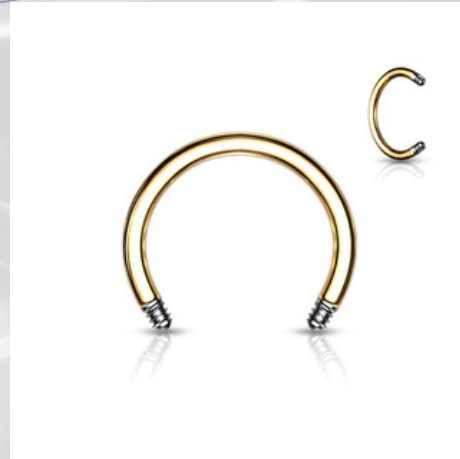

SEPTUM

lucycore.at

14K ECHT GOLD

330 / 300	330 / 300
320	290

TITAN / 316L CHIRURGENSTAHL

included	25
25	25