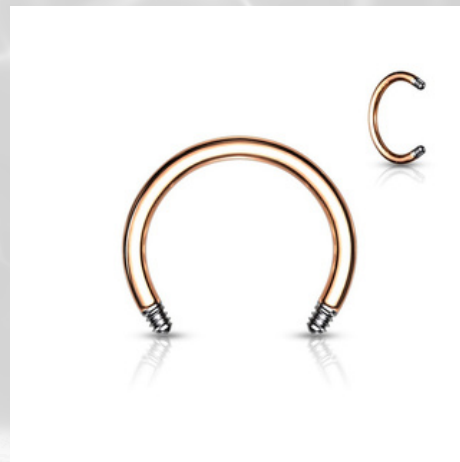

SEPTUM

lucycore.at

14K ECHT GOLD

330 / 300	330 / 300
320	290

TITAN / 316L CHIRURGENSTAHL

included	25
25	25