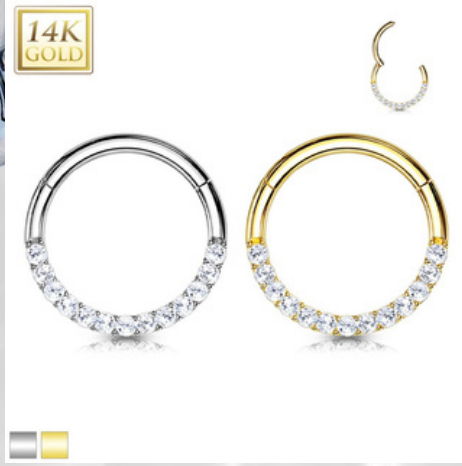

SEPTUM

lucycore.at

14K ECHT GOLD

330 / 300	330 / 300
320	290

TITAN / 316L CHIRURGENSTAHL

included	25
25	25