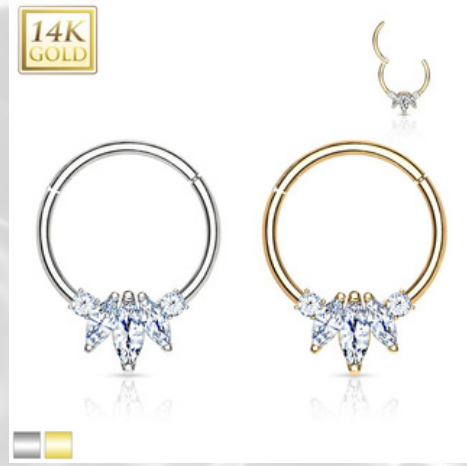

SEPTUM

lucycore.at

14K ECHT GOLD

330 / 300	330 / 300
320	290

TITAN / 316L CHIRURGENSTAHL

included	25
25	25